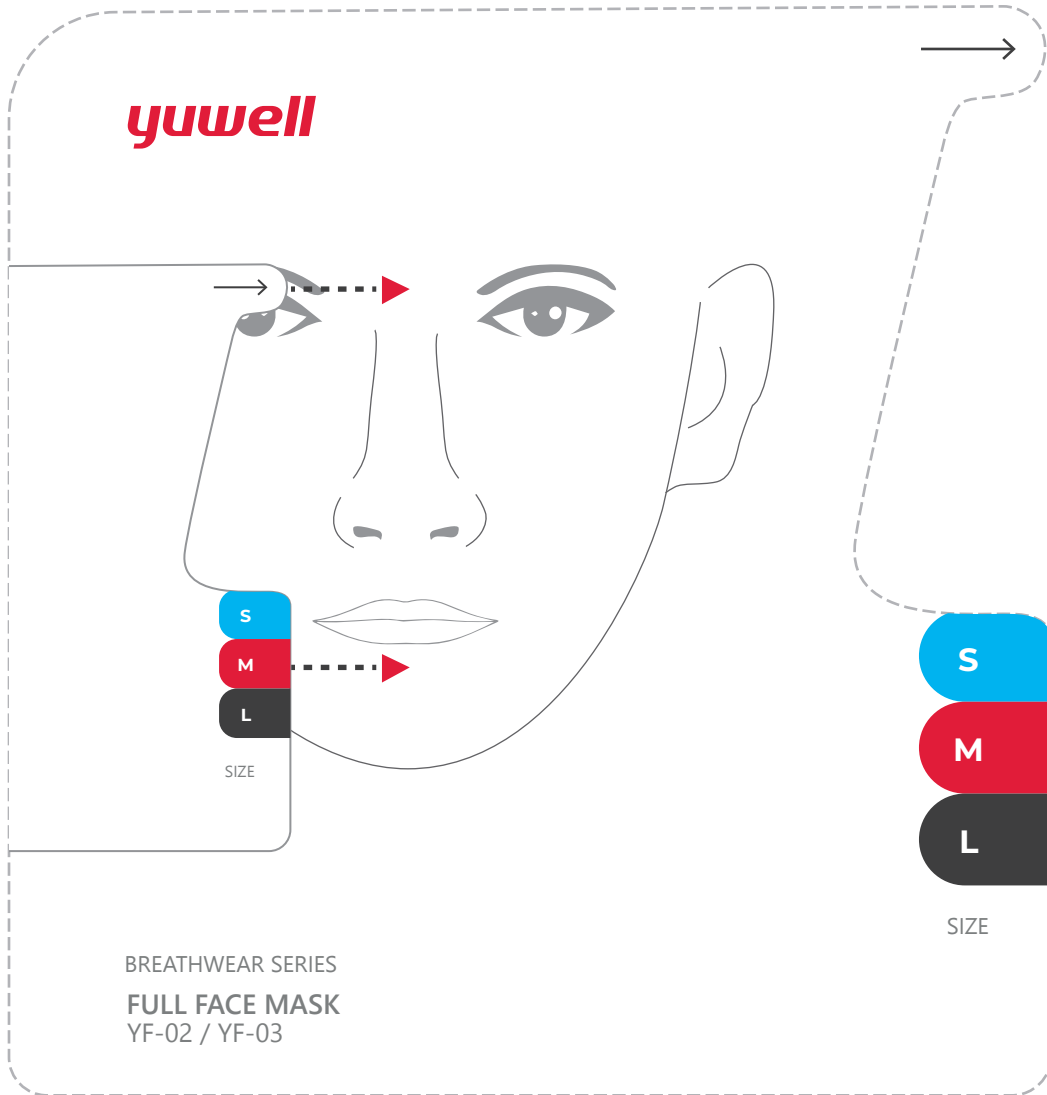

**yuwell**

S  
M  
L

SIZE

S  
M  
L

SIZE

BREATHWEAR SERIES  
FULL FACE MASK  
YF-02 / YF-03